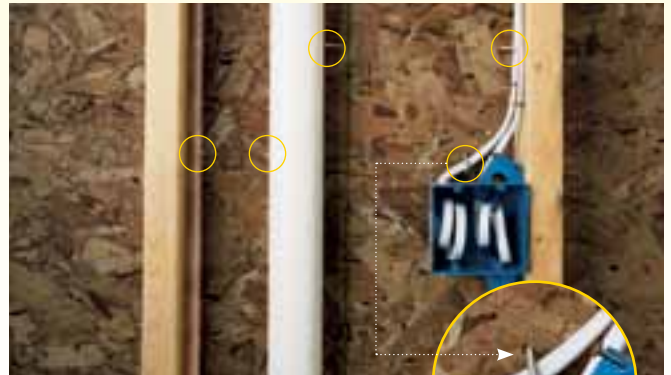

Double 5"
Clapboard in
desert tan

Trim: Colonial white

The STUDfinder™ Installation System

STUDfinder combines precisely spaced nail slots with indicator letters, designed for accurate and secure installation.

STUDfinder for Accuracy

- Nail slots align with 16" on-center standards for stud spacing.
- Indicator letters help:
 - Determine location of studs
 - Ensure nails are positioned correctly
 - Ensure correct number of nails are used

With STUDfinder

Possible outcome without
STUDfinder

STUDfinder for Security and Performance

- Nailing to studs provides a strong and secure connection.
- Protects against blow offs from under nailing.
- Protects against buckling from over nailing.
- Helps avoid nailing into hazardous items between studs like plumbing or wiring.